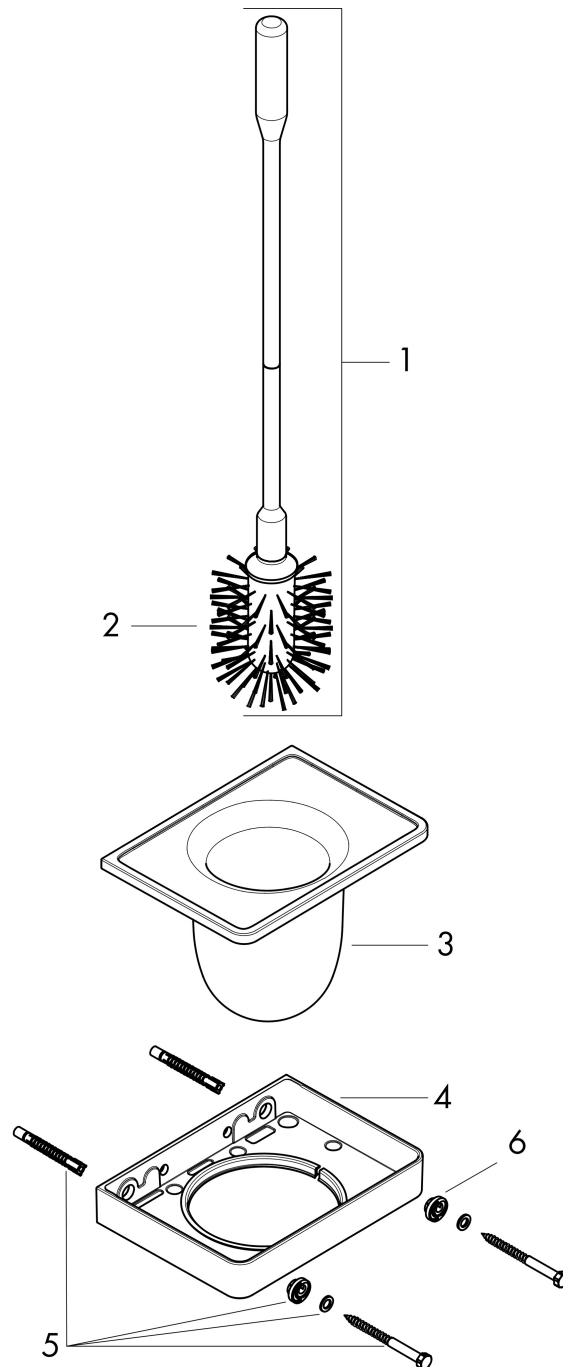

Brand AXOR
Art. Name **AXOR Universal Softsquare** Toilet brush holder wall-mounted
Art. Nr. 42835000
Surface Chrome

Spare Parts Drawing for build year: >11/14

Brand AXOR
Art. Name **AXOR Universal Softsquare** Toilet brush holder wall-mounted
Art. Nr. 42835000
Surface Chrome

Spare parts list for build year: >11/14

Pos.	Description	Articlenumber
1	stick with brush	92439000
2	WC-brush white Ø 66 mm	40088000
3	cup on its own	92438000
4	support element	92426000
5	mounting set	92841000
6	excentric socket	97604000
a	set of adapters	42870000