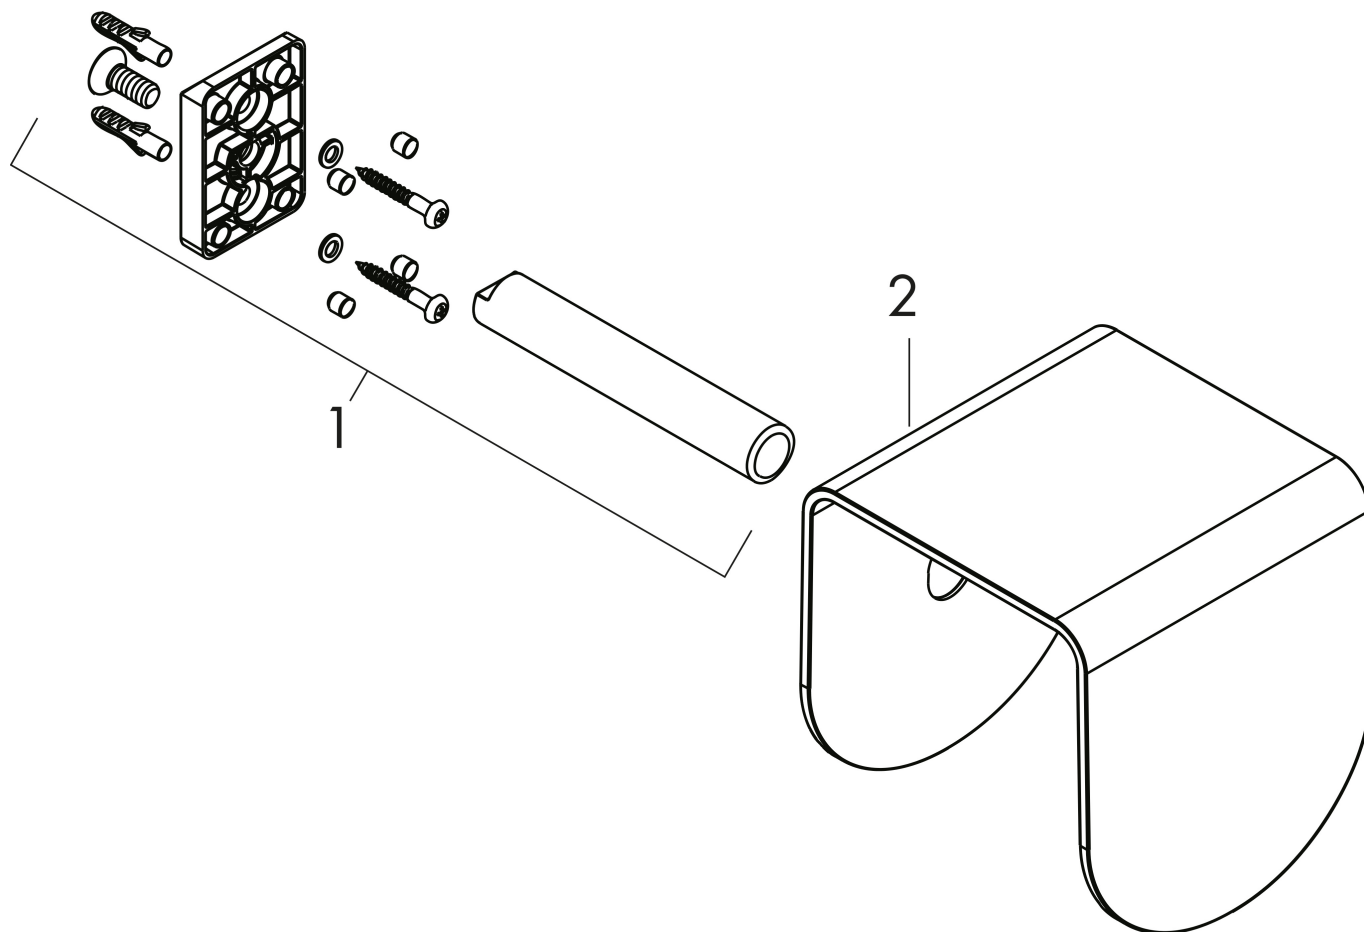

Brand AXOR  
Art. Name **AXOR Universal Softsquare** Toilet paper holder with shelf  
Art. Nr. 42436000  
Surface Chrome

## Features

- wall-mounted
- material: brass
- holder material: metal
- with mounting material
- concealed fastening
- drilling distance: 35 mm
- diameter drill hole: 6 mm

## Drawing

Brand AXOR  
Art. Name **AXOR Universal Softsquare** Toilet paper holder with shelf  
Art. Nr. 42436000  
Surface Chrome

---

## Spare Parts Drawing for build year: >09/09

Brand AXOR  
Art. Name **AXOR Universal Softsquare** Toilet paper holder with shelf  
Art. Nr. 42436000  
Surface Chrome

---