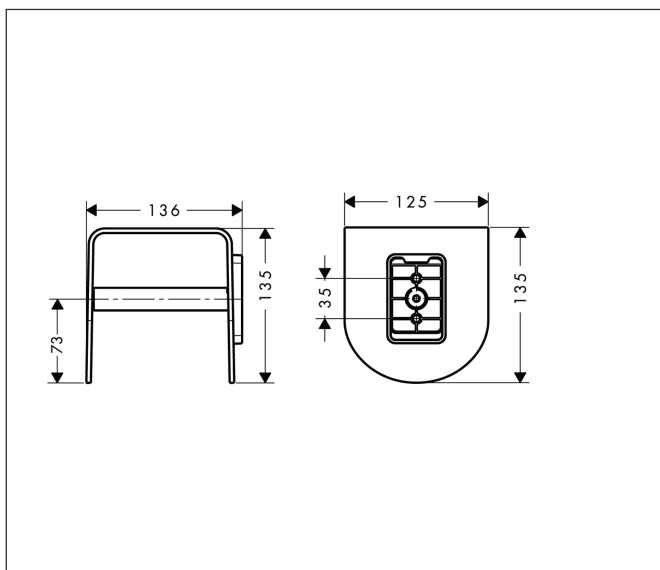

Brand AXOR
Art. Name **AXOR Universal Softsquare** Toilet paper holder with shelf
Art. Nr. 42436000
Surface Chrome

Product picture

Features

- wall-mounted
- material: brass
- holder material: metal
- with mounting material
- concealed fastening
- drilling distance: 35 mm
- diameter drill hole: 6 mm

Drawing