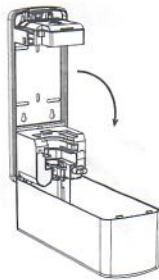

Katrin Touchfree Hand Sanitizing Gel

Push button to open

Load the dispenser

Close dispenser cover and activate until product dispenses to ensure pump is primed.