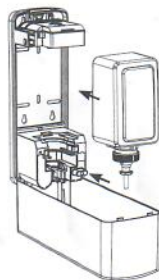

Katrin Touchfree Hand Sanitizing Gel

Push button to open

Load the dispenser

Close dispenser cover and activate until product dispenses to ensure pump is primed.