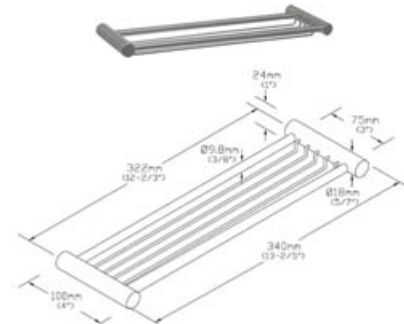

**Soap dish**

**Código:** AI0140CS

**General description**

- Shelf consists of four seamless bar, stainless steel AISI 304, satin finish, for mounting on the wall.
- Suitable for the hotel sector, for fitting out the bathrooms in the hotel rooms.
- Model suitable for public use.
- With no removable components.

**Components and Materials**

- Shelf, stainless steel AISI 304, Ø 9 mm, satin finish.
- Stainless steel AISI 304 seamless bar, Ø 6 mm, satin finish.
- Stainless steel AISI 304 arm, 2 units, 0.8 mm thick, satin finish. Completely welded construction.
- Mounting on the wall by means of two screws.

**Technical Specifications**

Maximum dimensions - 24x 340 x 100 mm
Distance from the wall - 100 mm

Dim.: ±4%

**Operation**

No specific instructions for its use required.

**Certificates & Qualifications**

ISO 9001:2008.