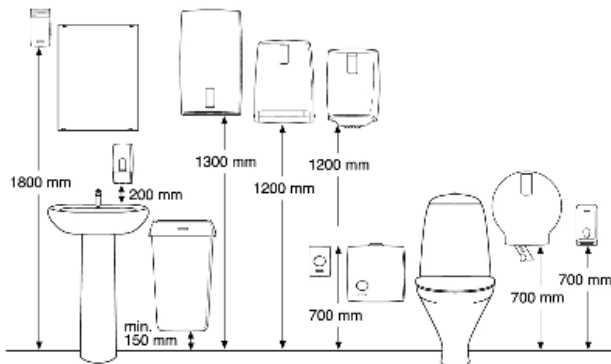

Product / Consumer pack

x 100 mm
y 204 mm
y 125 mm

Black

0.304 kg

Transport pack

x 108 mm
y 217 mm
z 134 mm

1

0.4 kg

6414300092186

Transport pallet

x 800 mm
y 1235 mm
z 1200 mm

315

151.15 kg

6414300092193

Measurements and installing

Related products