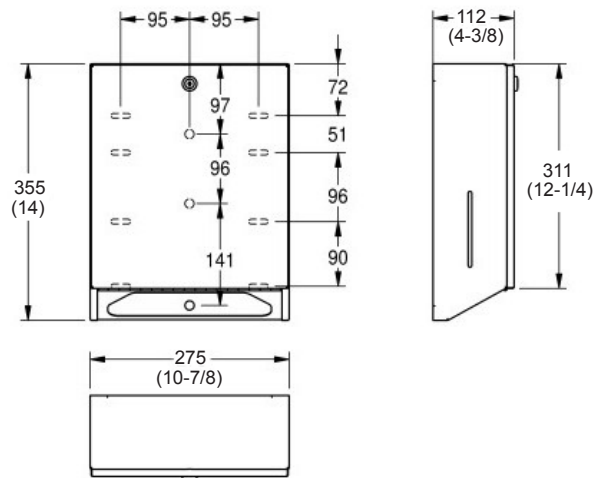

## Paper Towel Dispenser

- Material :** 18-10 stainless steel, type 304, 22 gauge (0.8mm)
- Finish :** Satin
- Capacity :** 500-800 paper towels depending on paper type and fold
- Product Includes :** Mounting hardware

**Overall Size :** 14" H x 10-7/8" W x 4-3/8" D (355mm x 275mm x 112mm)

Franke Commercial 'RODAN' #RODX600 Paper Towel Dispenser, 14" H x 10-7/8" W x 4-3/8" D (355mm x 275mm x 112mm), wall mounted, manufactured from 22 gauge (0.8mm), grade 18-10 type 304 stainless steel with satin surface finish, standard Franke keyed cylinder lock and mounting hardware. Uses 500-800 paper towels depending on paper type and fold. Provide adequate backing in wall for support and comply to local codes for barrier-free requirements.