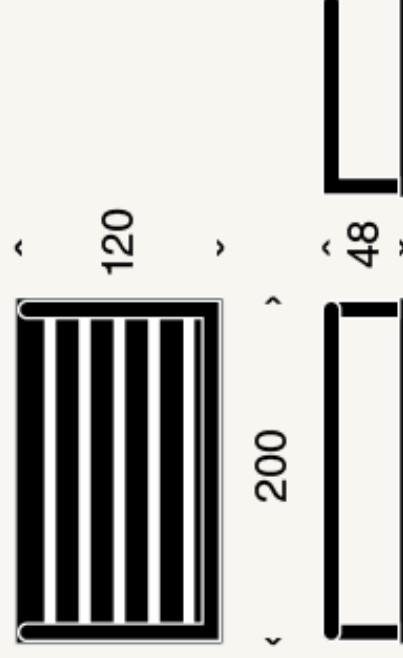

SPECIFICATION

...

Depth: 120 mm

Height: 48 mm

Width: 200 mm

Weight: 1 kg.

Design: Bønnelycke MDD

Material: Stainless steel

Color: Brushed stainless

DOWNLOADS

[Fitting_instruction](#)

[Download_3D](#)

[Revit_file](#)