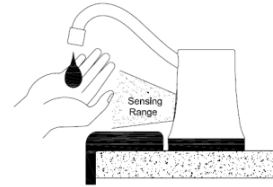

### Technical Specifications

<b>Dimensions (cabezal)</b>	131x74x85 mm
<b>Capacity</b>	1.600 ml
<b>Net weight</b>	950 g
<b>Quantity dispensed per pump</b>	0,8- 2,2 ml
<b>Power</b>	DC 6V
<b>Battery Type</b>	4 x D 1.5V Alkaline
<b>Battery lifetime</b>	50.000 cycles
<b>Operating temperatures</b>	4-50 °C
<b>Operating humidity</b>	20-90%
<b>IP degree</b>	IP43

### Components & materials

- **DJ0252AC:** chromed brass, bright finish.
- **SPOUT ASSEMBLY:** chromed brass, bright finish, 131x74x85 mm.
- **SOAP TANK:** refillable tank, 1,600 ml capacity and made in Polyethylene (PE).
- **POWE INPUT:** dc 6v, dX4Alkaline battery. Stand-by current less than 100 µA and active current less than 1 A.
- **LED INDICATOR:** red LED ON when sensing an object. Red LED constantly ON means low battery light. Blue LED flashes when soap level is low.
- **INFRARED SENSOR:** self-adjustable sensing distance from 90 to 130 mm. It requires between 0.5 to 1 second to carry out the dispensing operation.
- **SUITABLE SOAPS:** chlorine free liquid soaps with a viscosity between 2,000 and 3,500 mPa.s and a pH as close to 7.0 (pH neutral). Surgical soaps and soaps with solid abrasive particles are not supported.

### Dimensions

## OPERATION

Place your hand under the spout. Soap will be dispensed automatically within 1 second. Keep the hand in this position until the end of the soap dosage