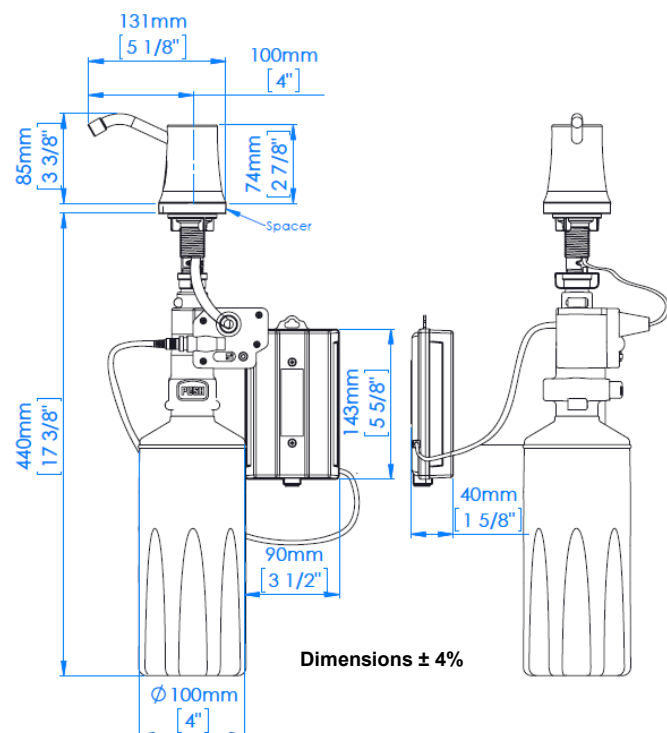

### General Description

- Automatic countertop-mounted soap dispenser, 1.6 l capacity, manufactured in chromed brass, bright finish.
- Available in bright finish, this automatic countertop-mounted soap dispenser has a functional, robust and trendy design that matches the new range of Mediclinics bathroom accessories. This allows this soap dispenser to blend into any space perfectly.
- Suitable for high traffic facilities and for public use.
- Dispenses liquid soaps with neutral pH, chlorine free and density between 2,000 and 3,500 cP. Surgical soaps and soaps with solid abrasive particles are not supported.

### Technical Specifications

<b>Dimensions (cabezal)</b>	131x74x85 mm
<b>Capacity</b>	1.600 ml
<b>Net weight</b>	950 g
<b>Quantity dispensed per pump</b>	0,8- 2,2 ml
<b>Power</b>	DC 6V
<b>Battery Type</b>	4 x D 1.5V Alkaline
<b>Battery lifetime</b>	50.000 cycles
<b>Operating temperatures</b>	4-50 °C
<b>Operating humidity</b>	20-90%
<b>IP degree</b>	IP43

### Components & materials

- **DJ0252AC:** chromed brass, bright finish.
- **SPOUT ASSEMBLY:** chromed brass, bright finish, 131x74x85 mm.
- **SOAP TANK:** refillable tank, 1,600 ml capacity and made in Polyethylene (PE).
- **POWE INPUT:** dc 6v, dX4Alkaline battery. Stand-by current less than 100 µA and active current less than 1 A.
- **LED INDICATOR:** red LED ON when sensing an object. Red LED constantly ON means low battery light. Blue LED flashes when soap level is low.
- **INFRARED SENSOR:** self-adjustable sensing distance from 90 to 130 mm. It requires between 0.5 to 1 second to carry out the dispensing operation.
- **SUITABLE SOAPS:** chlorine free liquid soaps with a viscosity between 2,000 and 3,500 mPa.s and a pH as close to 7.0 (pH neutral). Surgical soaps and soaps with solid abrasive particles are not supported.

### Dimensions