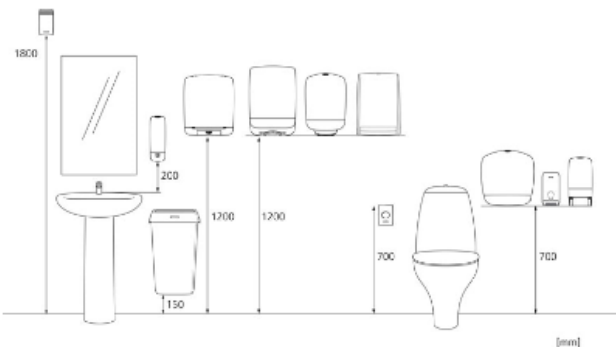

Product / Consumer pack

x 299 mm
y 434 mm
y 234 mm

White

2.78 kg

Transport pack

x 435 mm
y 255 mm
z 300 mm

1

3.244 kg

6414300093701

Transport pallet

x 800 mm
y 2190 mm
z 1200 mm

72

258.718 kg

6414300093718

Measurements and installing

Related products