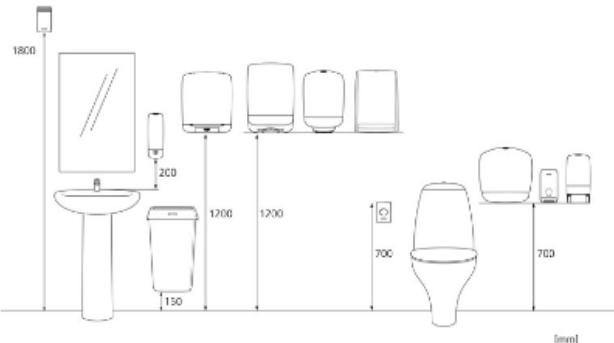

# Katrin Lady Hygiene Bin 8 Litre - Black

92223

- 8 litres
- Compact Design with flap lid
- Made from ABS Plastic
- Can be wall mounted, freeing up floor space
- Light and simple to empty

## Product / Consumer pack

x 240 mm  
y 360 mm  
y 170 mm

Black

0.71 kg

## Transport pallet

x 800 mm  
y 2285 mm  
z 1200 mm

112

128.676 kg

6414300092230

## Measurements and installing