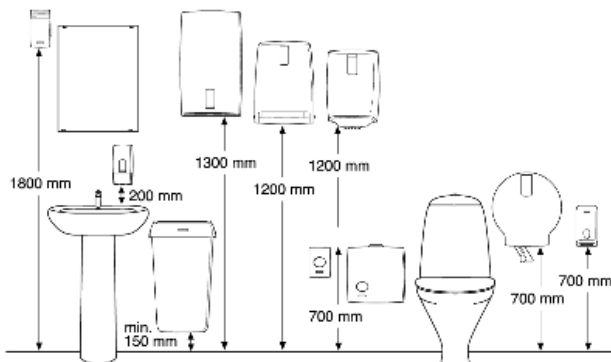

Katrin Inclusive System Toilet Dispenser - White

104582

- Holds two System toilet rolls
- Seamless dispensing with drop-down roll system and adjustable roll brake
- Easy and quick to refill
- Can be refilled while the second roll is in use, so tissue is always available
- 1360 - 1600 sheets, depending on paper quality
- Two versions available: with or without core catcher
- Better paper accessibility at the front of the dispenser opening
- The lock can be used with or without a key
- No searching around inside the dispenser opening for the loose end of the paper roll
- Katrin Inclusive Dispensers are quality checked by Bureau Veritas for performance, durability, Hazardous substances, Workmanship, Controlled production

Product / Consumer pack

x 154 mm
y 313 mm
y 174 mm

White

0.871 kg

Transport pack

x 316 mm
y 177 mm
z 157 mm

1

1.08 kg

6414300104582

Transport pallet

x 800 mm
y 1249 mm
z 1200 mm

98

130.99 kg

6414300104599

Measurements and installing

Related products