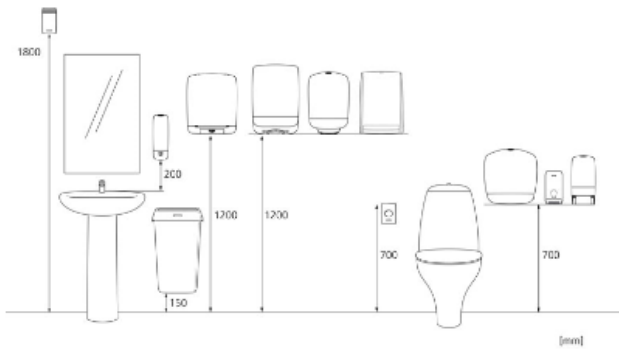

y 1286 mm

z 1200 mm

96

169.4 kg

6414305989665

Measurements and installing

Related products

106108
Katrin Classic
Gigant Toilet S2