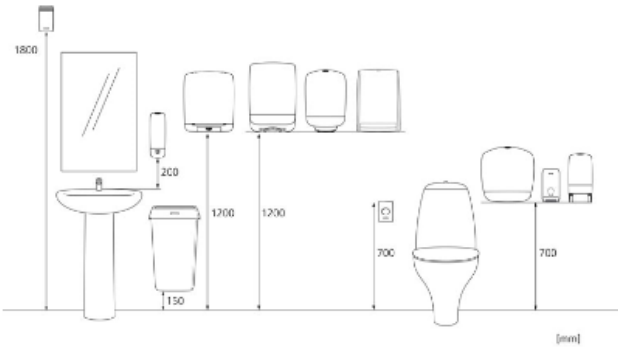

ISO9001 ISO14001

Product / Consumer pack

x 275 mm
y 330 mm
z 132 mm

Stainless steel

2.11 kg

Transport pack

x 345 mm
y 150 mm
z 285 mm

1

2.3 kg

6414300988366

Transport pallet

x 800 mm
y 1200 mm
z 1200 mm

56

154.2 kg

6414305988361

Measurements and installing