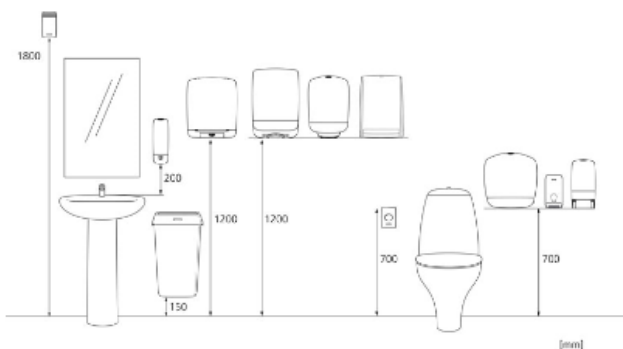

ISO9001 ISO14001

Product / Consumer pack

x 275 mm
y 330 mm
z 132 mm

White

2.01 kg

Transport pack

x 345 mm
y 150 mm
z 285 mm

1

2.2 kg

6414300988113

Transport pallet

x 800 mm
y 1200 mm
z 1200 mm

56

148.2 kg

6414305988118

Measurements and installing