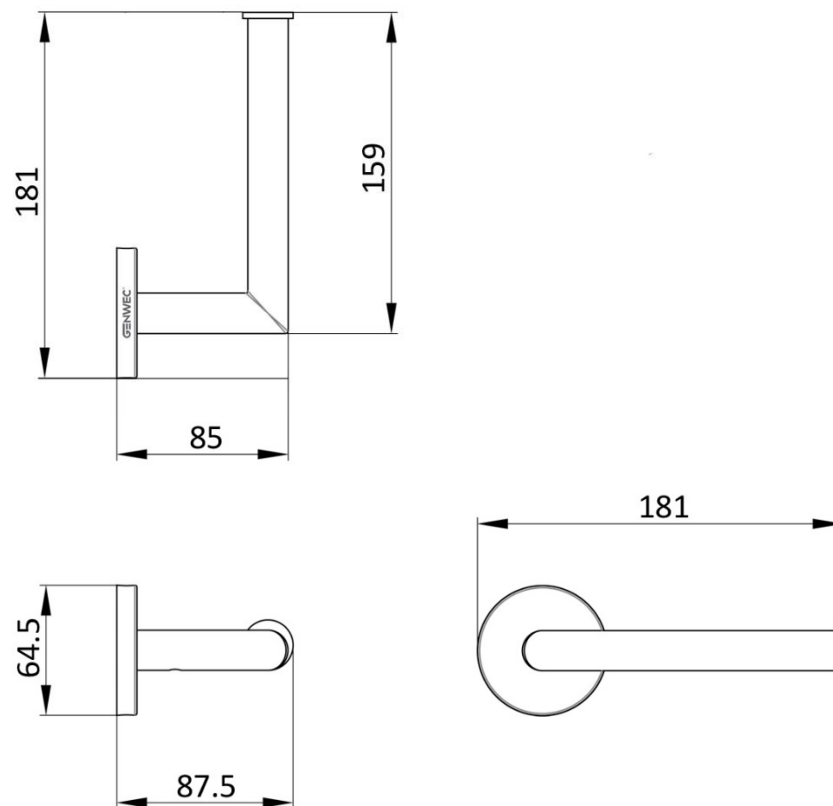

BATHROOM ACCESSORIES **GW05 45 04 02 "CRETA SERIES" paper holder**

Cleaning: A cotton cloth slightly dampened in a soapy solution is recommended. Then dry off.

Puhastamine:
Soovitatav on kasutada seebilahuses kergelt niisutatud puuvillast lappi.
Seejärel kuivatage.