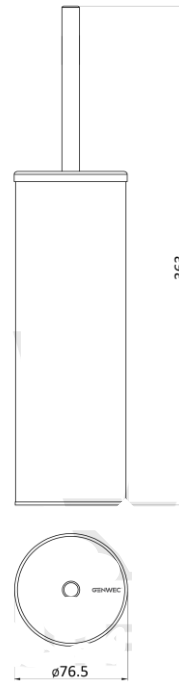

WASHROOM ACCESSORIES **GW05 38 04 01 Toilet brush**

Cleaning: A cotton cloth slightly dampened in a soapy solution is recommended. Then dry off.

Puhastamine:

Soovitav on kasutada seebilahuses kergelt niisutatud puuvillast lappi. Seejärel kuivatage.